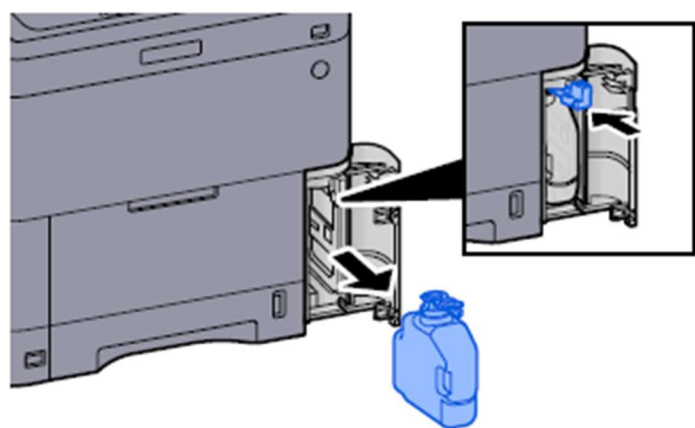

# Taskalfa MA3500ci MA4500ci

Waste Toner Replacement

When the waste toner box is full, the following message will be displayed.  
"Waste Toner Box is full."

## Open the Waste Toner Cover

**Remove the Waste Toner Box.**

**Put used Waste Toner Box into the plastic waste bag.**

**Remove the new Waste Toner Box.**