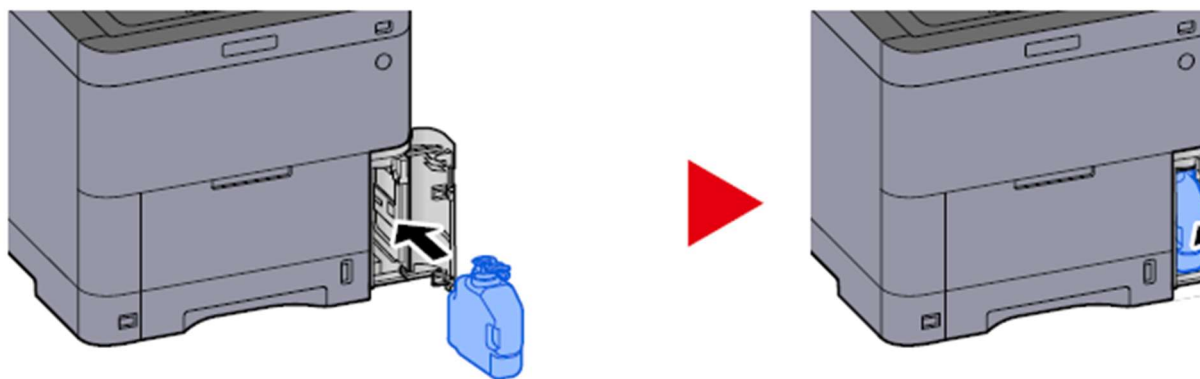

# Taskalfa MA3500ci MA4500ci

Waste Toner Replacement

When the waste toner box is full, the following message will be displayed.  
"Waste Toner Box is full."

## Open the Waste Toner Cover

**Remove the Waste Toner Box.**

**Put used Waste Toner Box into the plastic waste bag.**

**Remove the new Waste Toner Box.**

## Install the Waste Toner Box.