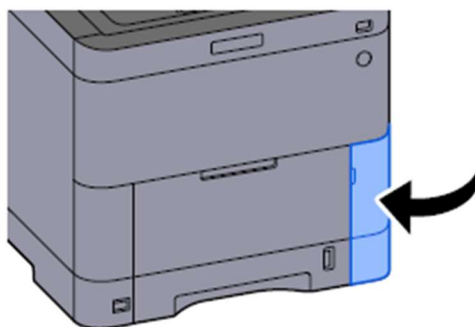

KYOCERA Document Solutions UK
Eldon Court, 75-77 London Road,
Reading, RG1 5BS

Web: www.kyoceradocumentsolutions.co.uk