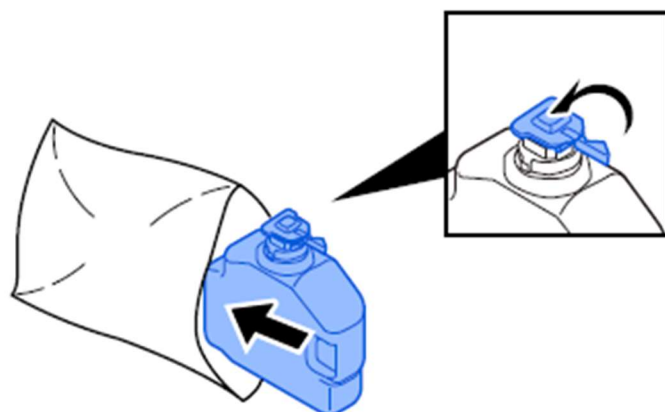

# Taskalfa MA3500ci MA4500ci

Waste Toner Replacement

When the waste toner box is full, the following message will be displayed.  
"Waste Toner Box is full."

## Open the Waste Toner Cover

**Remove the Waste Toner Box.**

**Put used Waste Toner Box into the plastic waste bag.**

**Remove the new Waste Toner Box.**