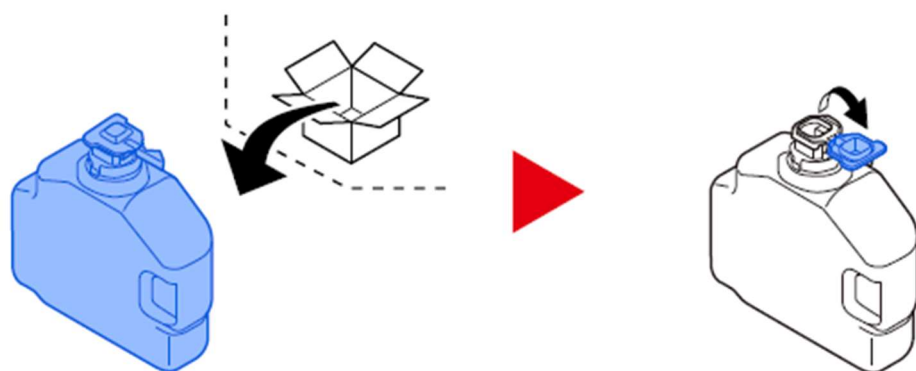

# Taskalfa MA3500ci MA4500ci

Waste Toner Replacement

When the waste toner box is full, the following message will be displayed.  
"Waste Toner Box is full."

## Open the Waste Toner Cover

**Remove the Waste Toner Box.**

**Put used Waste Toner Box into the plastic waste bag.**

**Remove the new Waste Toner Box.**