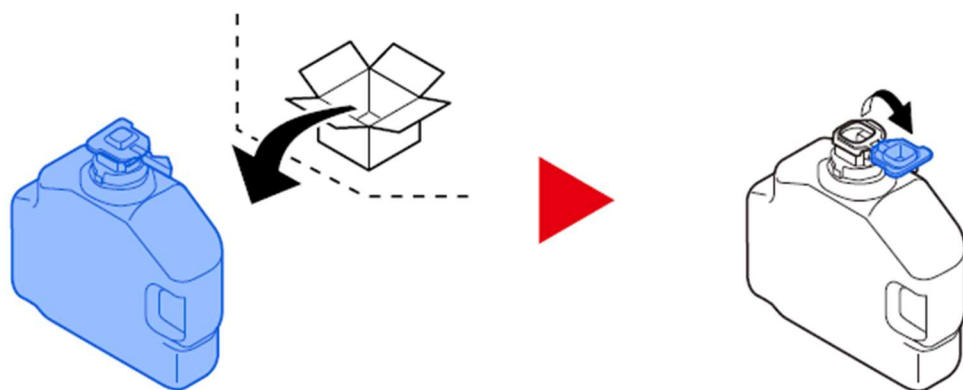

**Ecosys MA3500cifx  
MA4000cifx**

**Waste Toner Replacement**

When the waste toner box is full, the following message will be displayed.  
"Waste Toner Box is full."

## Open the Waste Toner Cover

**Remove the Waste Toner Box.**

**Put used Waste Toner Box into the plastic waste bag.**

**Remove the new Waste Toner Box.**