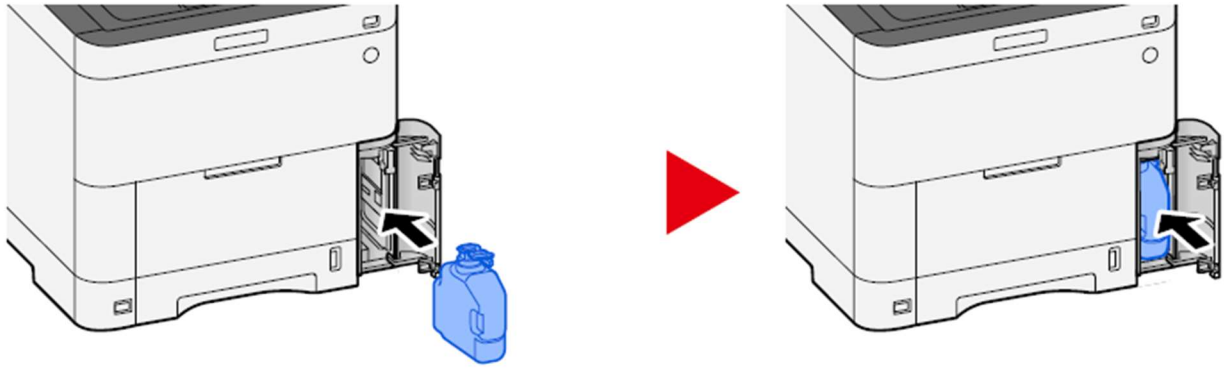

Install the Waste Toner Box.